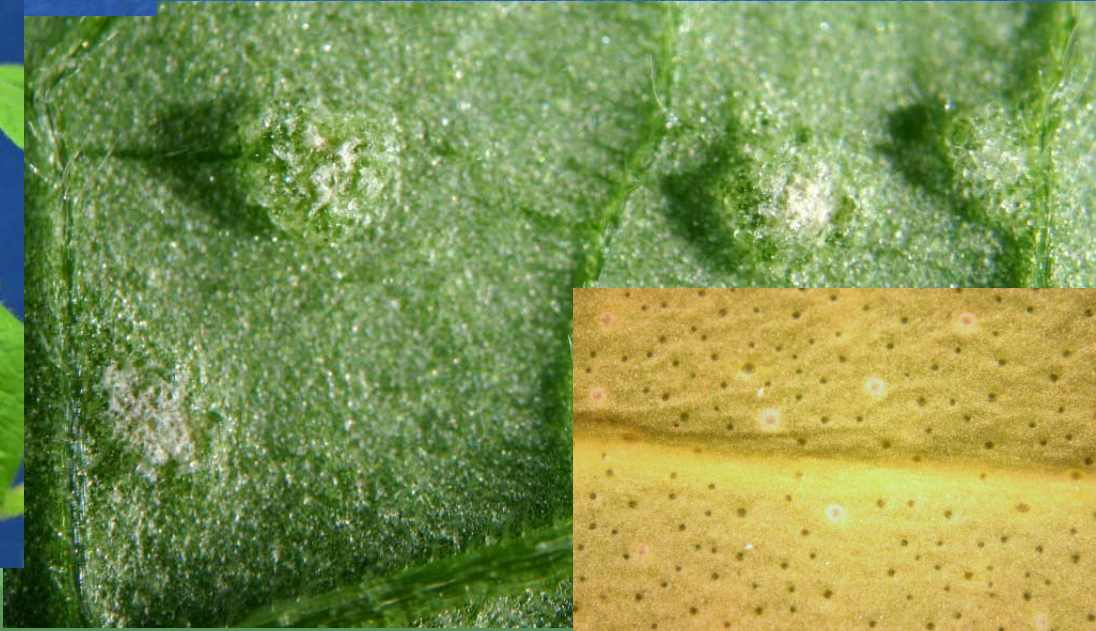

Lightning strike – Lombardy poplar

Abiotic - Mechanical

© Kwantlen.ca/Horticulture

Oedema – tomato, *Skimmia*

Abiotic - Mechanical

© Kwantlen.ca/Horticulture

Heavy snow or fruit damage – *Daphne* and Italian plum

Abiotic - Mechanical

© Kwantlen.ca/Horticulture

Transport / transplant damage, e.g. loss of roots, broken branches *Magnolia*, *Catalpa*

Abiotic - Mechanical

© Kwantlen.ca/Horticulture

All images and text are copyright property of Kwantlen Polytechnic University and photographer.