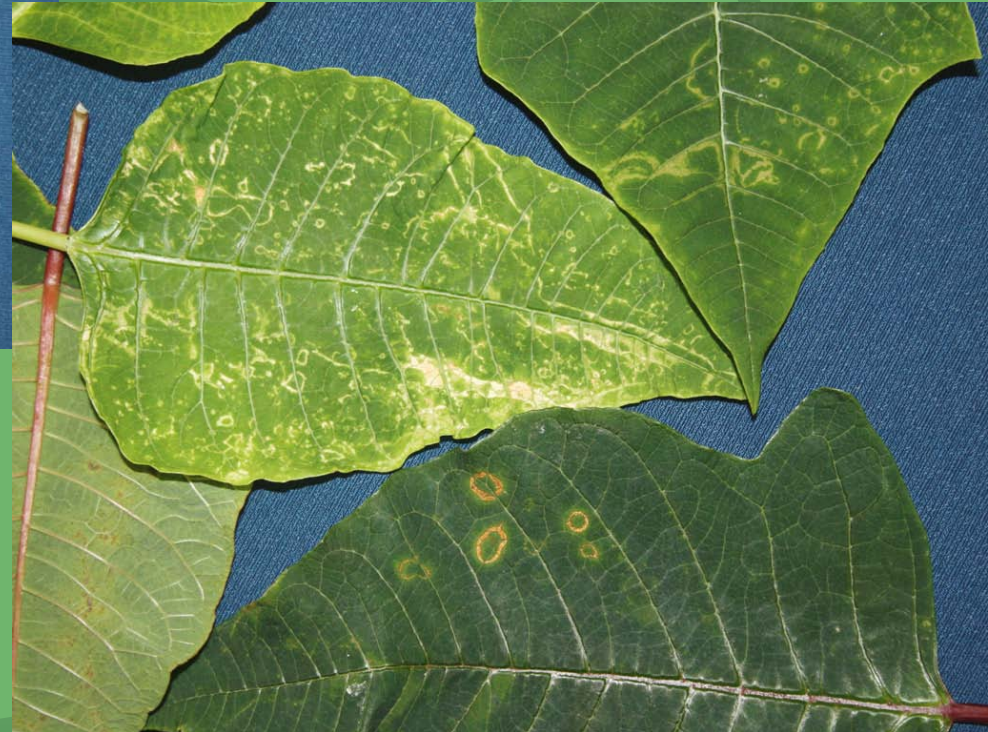

Herbicide over-spray (glycophosphate or Round-up)

Abiotic - Chemical

© Kwantlen.ca/Horticulture

More rapid senescence and leaf abscission with ethylene leaks

Abiotic - Chemical

© Kwantlen.ca/Horticulture

Wetting agent damage on poinsettia